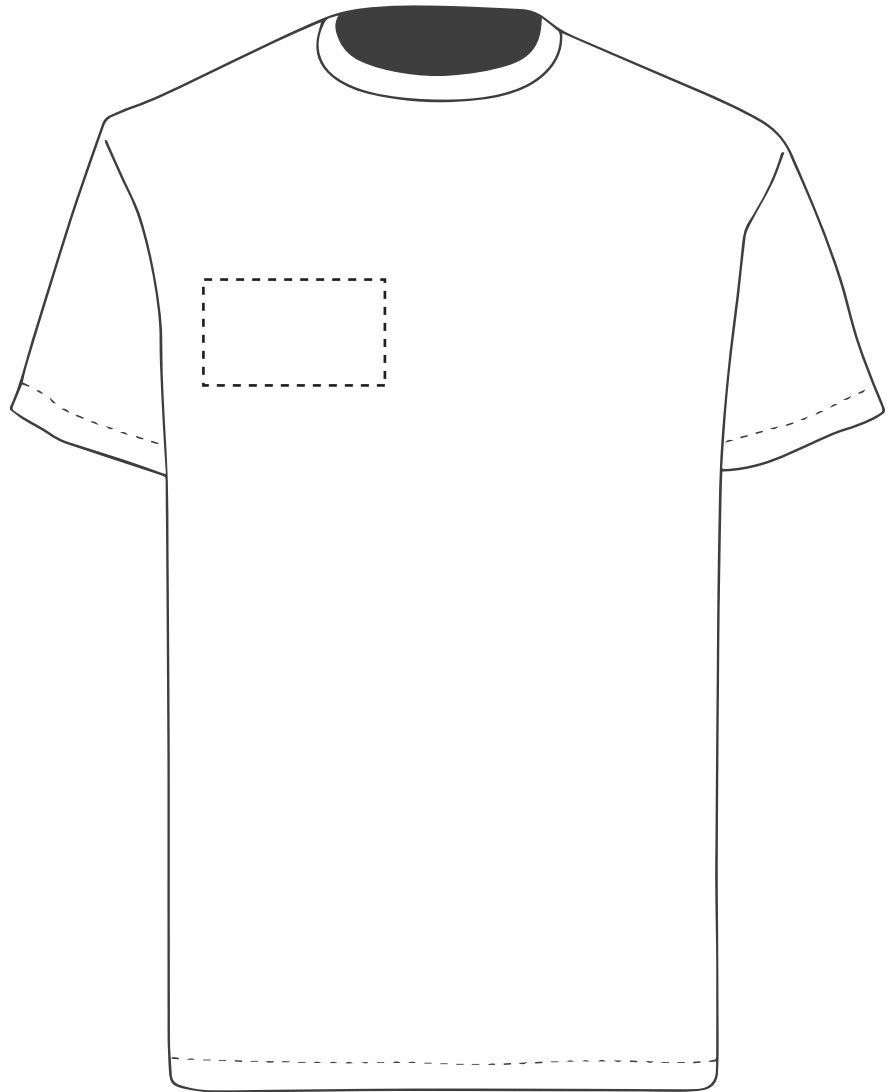

Madeira Thread Colours

The dashed line is to demonstrate print area and will not appear on your printed item

- Colour 1
- Colour 1
- Colour 1
- Colour 1

Product Image for visualisation
- colours may vary

ARTWORK SCALE 100%
Max print area: 90mm x 50mm

ARTWORK SCALE 20%

To proceed, please approve visual via the online system.

PLEASE NOTE:

- All colours including print and product are for visual purposes only and should not be regarded as the actual colour of the product and print.
- Some products may vary from batch to batch and may differ from previous orders.
- The colour and texture of a product can also have an effect on the final print colour.
- By approving this order we accept that you understand these terms.

This item is available in the following colours:

Your Ref:	Quantity:	Product Code: TF0004
Our Ref:	Version: 1	Product Colour: White

PRINTING CONCERNS: PRINT MAY DISCOLOUR

PRODUCT INFO: DUE TO THE NATURE OF THE PRODUCT THE PRINT POSITION MAY VARY BY 2 - 3 MM

Madeira Thread Colours

The dashed line is to demonstrate print area and will not appear on your printed item

- Colour 1
- Colour 1
- Colour 1
- Colour 1

ARTWORK SCALE 20%

Product Image for visualisation
- colours may vary