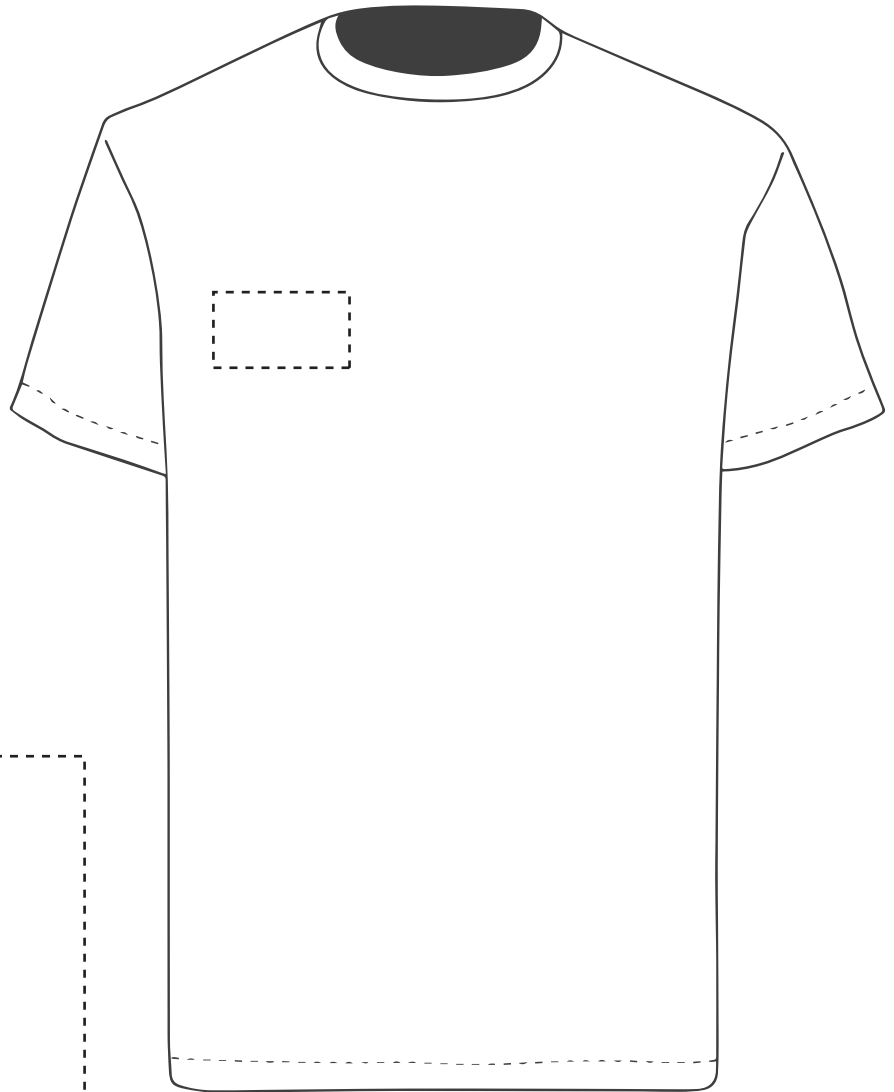

Your Ref:	Quantity:	Product Code: TF0004
Our Ref:	Version: 1	Product Colour: White

PRINTING CONCERNS: PRINT MAY DISCOLOUR

PRODUCT INFO: DUE TO THE NATURE OF THE PRODUCT THE PRINT POSITION MAY VARY BY 2 - 3 MM

Madeira Thread Colours

The dashed line is to demonstrate print area and will not appear on your printed item

- Colour 1
- Colour 1
- Colour 1
- Colour 1

Product Image for visualisation
- colours may vary

ARTWORK SCALE 100%
Max print area: 90mm x 50mm

ARTWORK SCALE 20%

To proceed, please approve visual via the online system.

PLEASE NOTE:

- All colours including print and product are for visual purposes only and should not be regarded as the actual colour of the product and print.
- Some products may vary from batch to batch and may differ from previous orders.
- The colour and texture of a product can also have an effect on the final print colour.
- By approving this order we accept that you understand these terms.